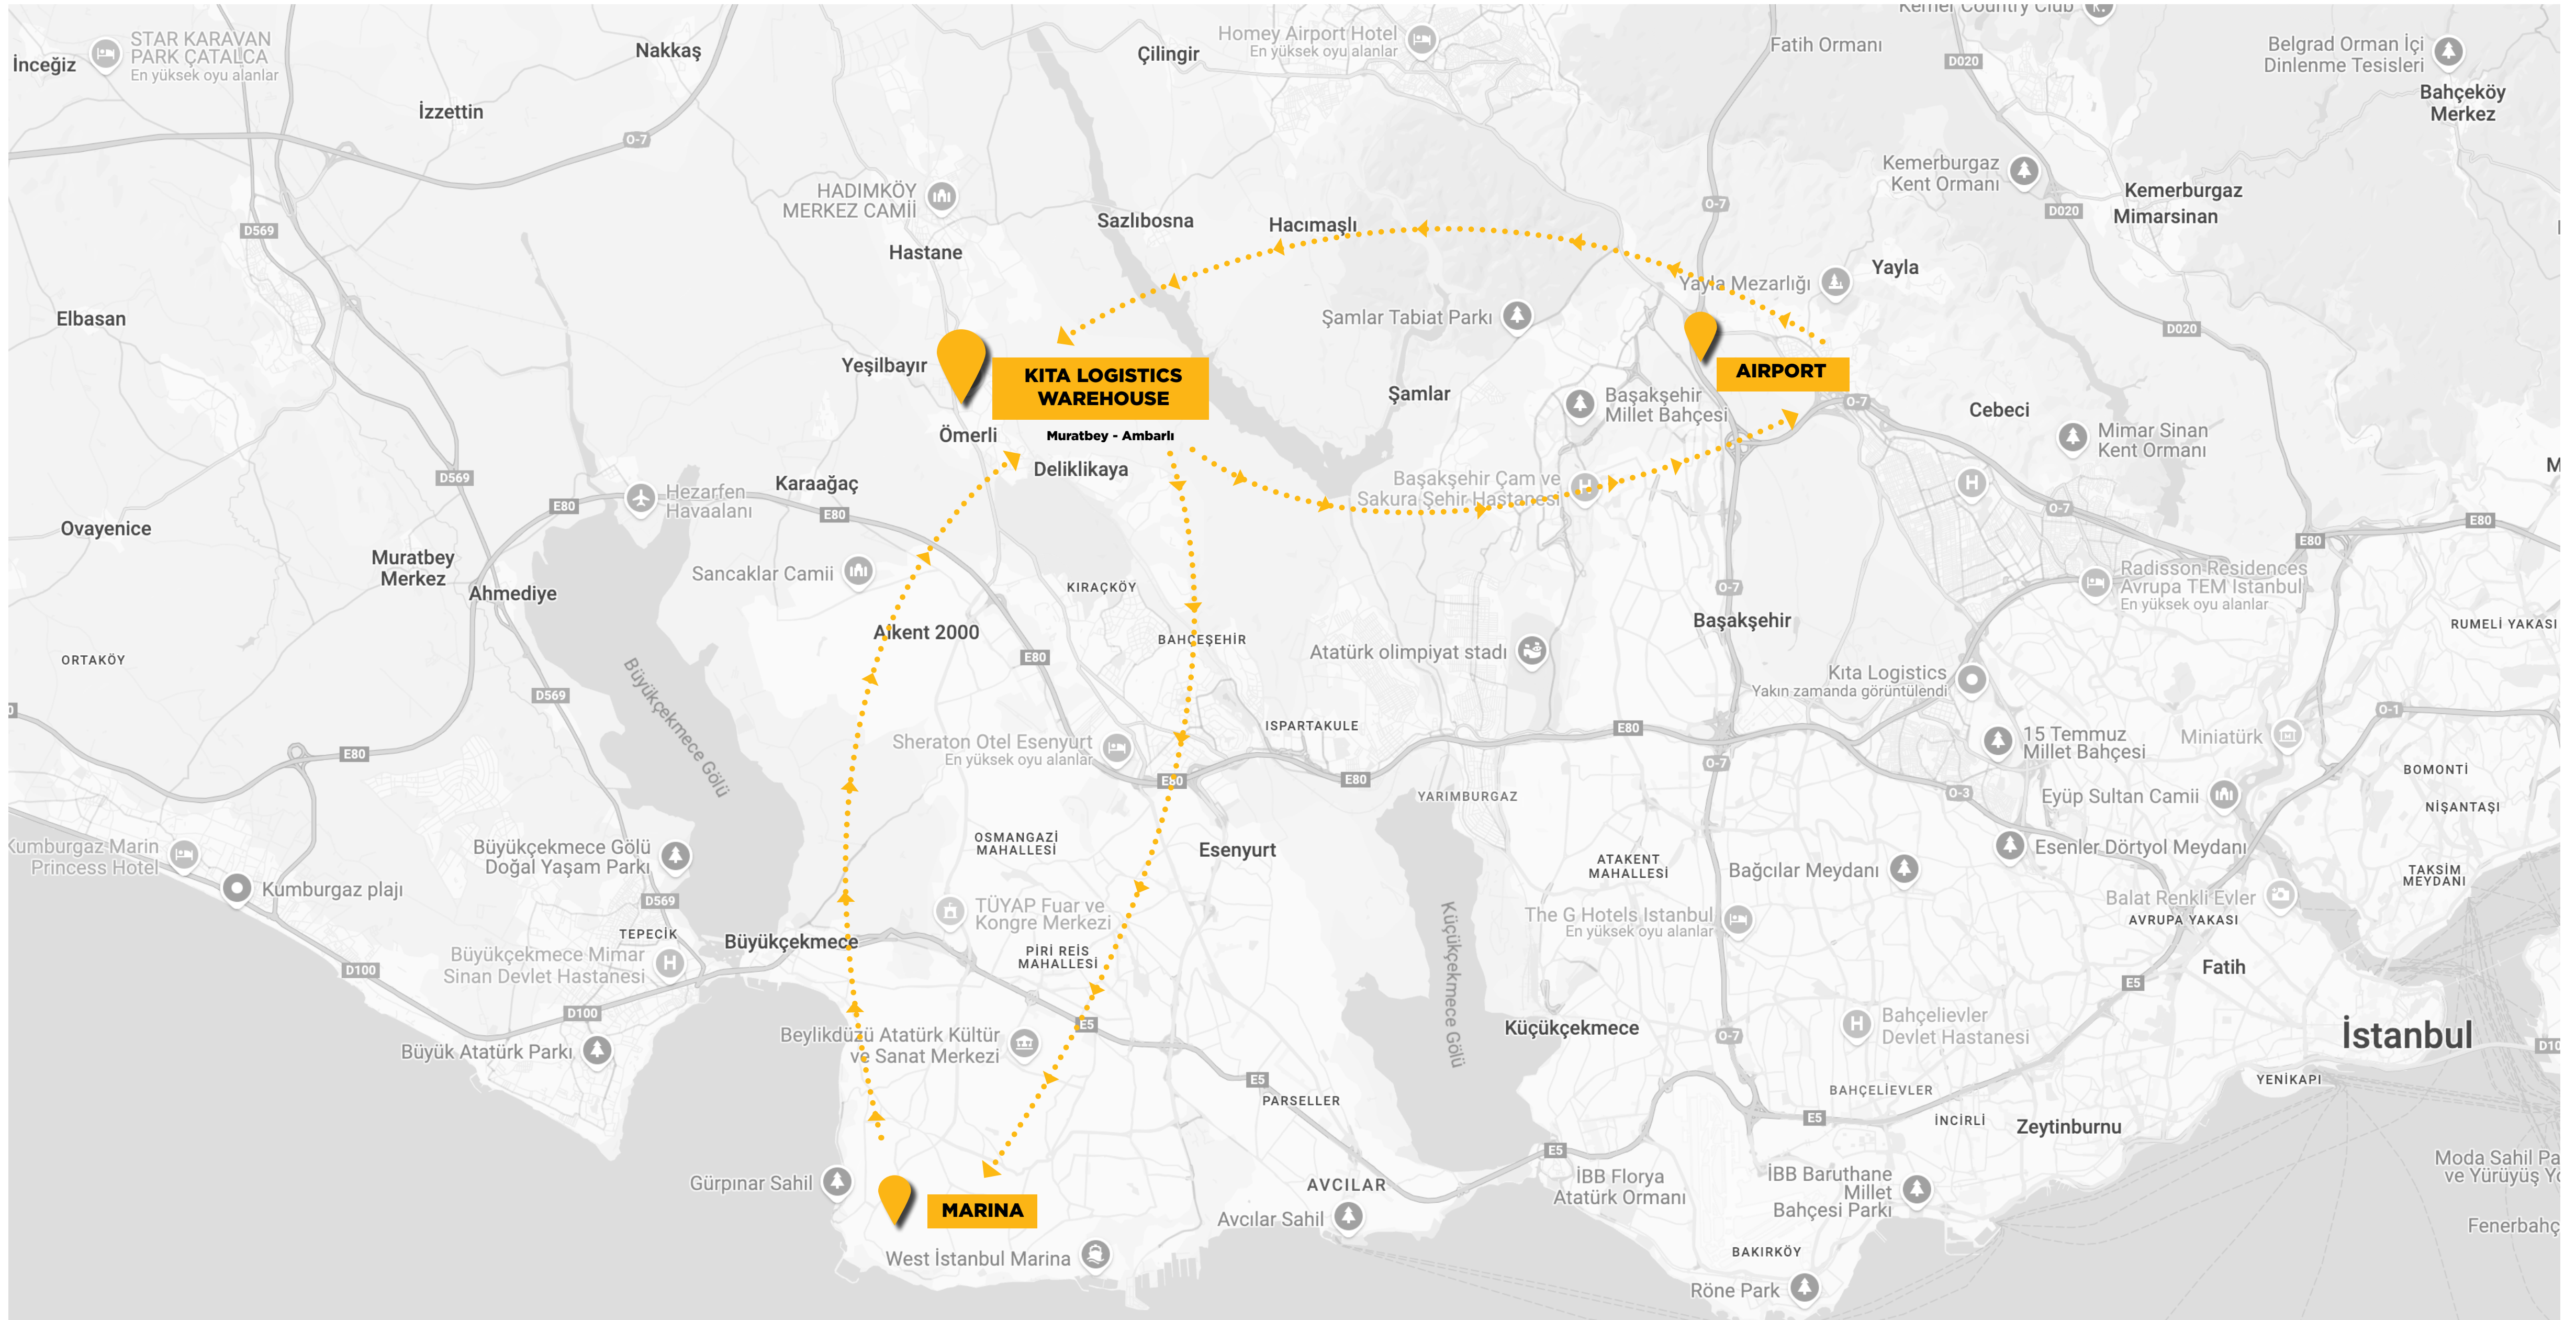

KITA LOGISTICS
● *moving ideas*

#movingideas

İSTANBUL WAREHOUSE

- Founded in Houston
- Worldwide Members 300
- Covered Countries 100
- Insurance and payment coverage

- Launched in 1998
- Worldwide Members 11.008
- Covered Countries 193
- Payment guarantee

- Founded in China
- Worldwide Members 6702
- Covered Countries 168
- Payment guarantee

- Founded in Italy
- Worldwide Members 221
- Covered Countries 84
- Covers the African Continent

KITA LOGISTICS *moving ideas*