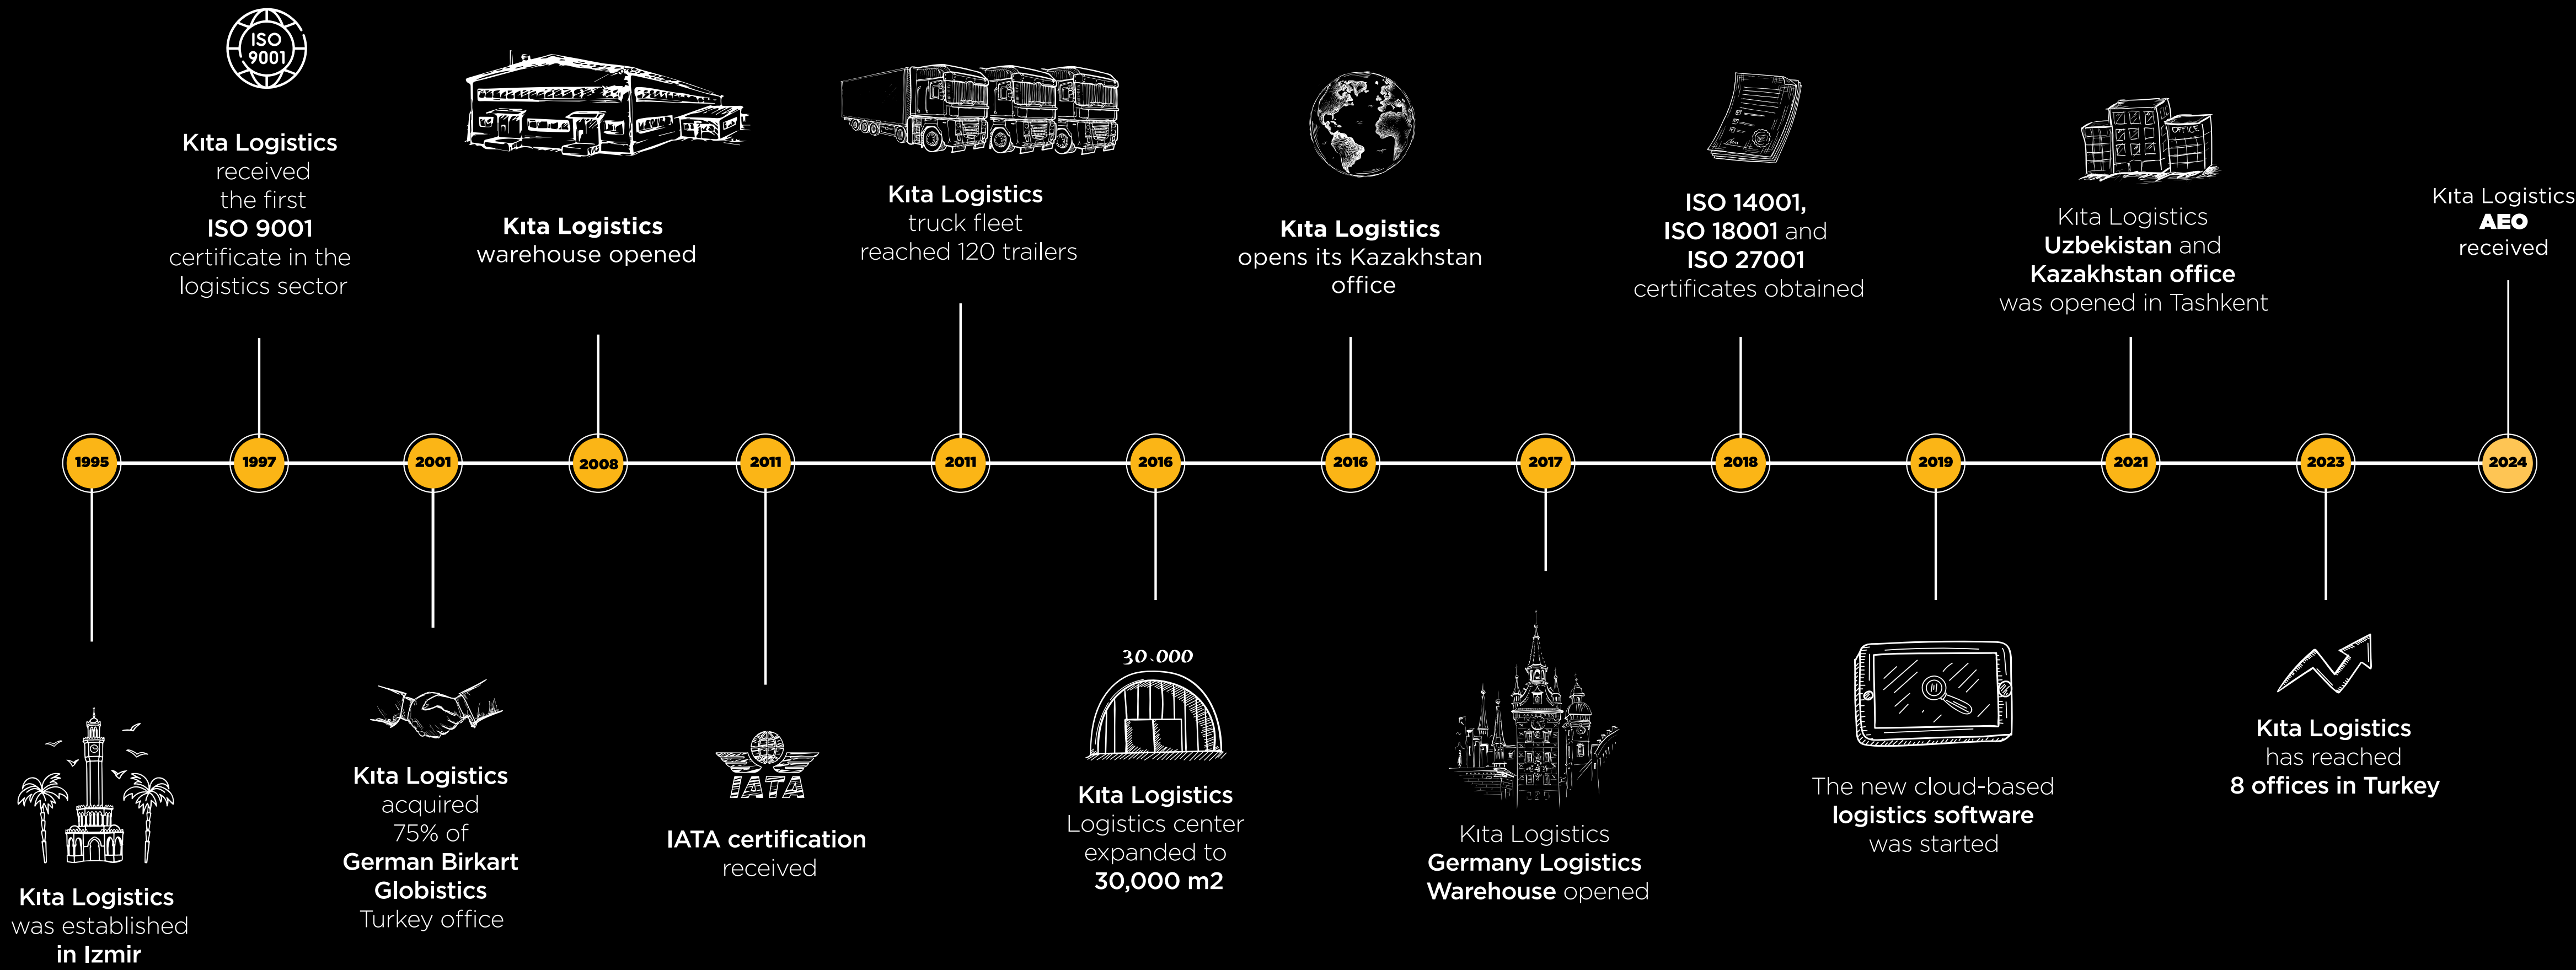

KITA LOGISTICS

● *moving ideas*

Just in time!

As one of the market leaders in TÜRKİYE, KITA Logistics provides innovative services for air freight, sea freight, road freight, and project transportations since 1995.

sales@kitalogistics.com

Ambarli Warehouse

Is a strategic logistics hub, especially for the storage of containers arriving by sea.

Location Advantage

Thanks to its proximity to Ambarlı Port, it provides fast transfer in maritime transportation.

KITA LOGISTICS
● *moving ideas*

#movingideas

İSTANBUL WAREHOUSE

- Founded in Houston
- Worldwide Members 300
- Covered Countries 100
- Insurance and payment coverage

- Launched in 1998
- Worldwide Members 11.008
- Covered Countries 193
- Payment guarantee

- Founded in China
- Worldwide Members 6702
- Covered Countries 168
- Payment guarantee

- Founded in Italy
- Worldwide Members 221
- Covered Countries 84
- Covers the African Continent

KITA LOGISTICS *moving ideas*